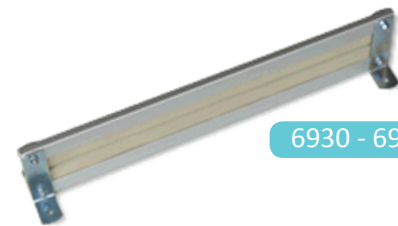

HANDLES AND RACKS

CLEANING CLOTH HOLDER

Product number 2004

Fits in with two bladed squeegees and swivel squeegees

COLOR CODED CAPS

Product number 3001

Fits in with handle adapters

RACK

Product number

6930 width 30 cm

6945 width 45 cm

6990 width 90 cm

CLOTHS

Product number

9144 dust cloth 40x40 cm

9148 microfiber cloth 40x40 cm

9157 floor cloth, terry cloth 50x70 cm
other colors available

9158 floor cloth 50x70 cm

9159 floor cloth 50x100 cm

9280 fibre cloth 50x70 cm

HANDLES

Color coded caps available to aluminium pole

Product number

6135 aluminium handle 35 cm, conical plug

6150 aluminium handle 50 cm, conical plug

6170 aluminium handle 70 cm, conical plug

6100 aluminium handle 150 cm, conical plug

6200 aluminium handle 150 cm with twist