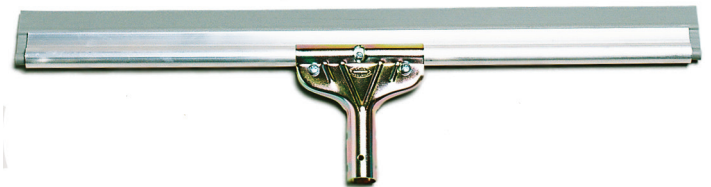

FOAM FLOOR SQUEEGEE

Product number

1135	width 35 cm
1140	width 40 cm
1150	width 50 cm
1160	width 60 cm
1235	width 35 cm with wooden pole
1240	width 40 cm with wooden pole
1250	width 50 cm with wooden pole
1260	width 60 cm with wooden pole
1035	spare blade 35 cm
1040	spare blade 40 cm
1050	spare blade 50 cm
1060	spare blade 60 cm

FLOOR SQUEEGEES

1135 - 1160

1035 -1060

EBONITE FLOOR SQUEEGEES

Product number

2130	width 30 cm
2142	width 42 cm
2150	width 50 cm
2160	width 60 cm
2175	width 75 cm
2100	width 100 cm
2242	width 42 cm with wooden pole
2250	width 50 cm with wooden pole
2260	width 60 cm with wooden pole
2275	width 75 cm with wooden pole
2042	spare blade 42 cm
2050	spare blade 50 cm
2060	spare blade 60 cm
2075	spare blade 75 cm
2000	spare blade 100 cm

2042 - 2000

2130 - 2100

2400

DOUBLE BLADE FLOOR SQUEEGEE

Product number 2400
35 cm double bladed floor squeegee with aluminium pole 90 cm

2436- 2451

2437 - 2452

DOUBLE BLADE FLOOR SQUEEGEE

Product number

- 2437 width 35 cm with adapter
- 2452 width 50 cm with adapter
- 2436 spare blade 35 cm
- 2451 spare blade 50 cm

2536 - 2576

2537 - 2577

2535 - 2575

SWIVEL FLOOR SQUEEGEES

Product number

- 2535 width 35 cm
- 2550 width 50 cm
- 2575 width 75 cm
- 2537 width 35 cm with adapter
- 2552 width 50 cm with adapter
- 2577 width 75 cm with adapter
- 2536 spare blade 35 cm
- 2551 spare blade 50 cm
- 2576 spare blade 75 cm