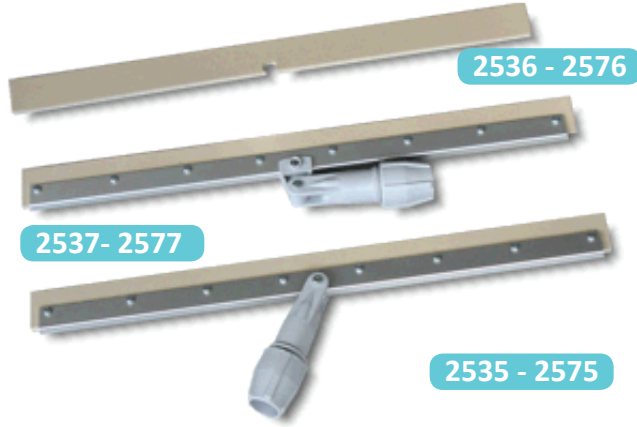

FLOOR SQUEEGEES

1135 - 1160

1035 -1060

EBONITE FLOOR SQUEEGEES

Product number

2130	width 30 cm
2142	width 42 cm
2150	width 50 cm
2160	width 60 cm
2175	width 75 cm
2100	width 100 cm
2242	width 42 cm with wooden pole
2250	width 50 cm with wooden pole
2260	width 60 cm with wooden pole
2275	width 75 cm with wooden pole
2042	spare blade 42 cm
2050	spare blade 50 cm
2060	spare blade 60 cm
2075	spare blade 75 cm
2000	spare blade 100 cm

2042 - 2000

2130 - 2100

2400

DOUBLE BLADE FLOOR SQUEEGEE

Product number 2400
35 cm double bladed floor squeegee with aluminium pole 90 cm

2436- 2451

2437 - 2452

DOUBLE BLADE FLOOR SQUEEGEE

Product number

- 2437 width 35 cm with adapter
- 2452 width 50 cm with adapter
- 2436 spare blade 35 cm
- 2451 spare blade 50 cm

2536 - 2576

2537 - 2577

2535 - 2575

SWIVEL FLOOR SQUEEGEES

Product number

- 2535 width 35 cm
- 2550 width 50 cm
- 2575 width 75 cm
- 2537 width 35 cm with adapter
- 2552 width 50 cm with adapter
- 2577 width 75 cm with adapter
- 2536 spare blade 35 cm
- 2551 spare blade 50 cm
- 2576 spare blade 75 cm

2600

2637 - 2677

2635 - 2637

FOAM SQUEEGEE

Product number 2600
30 cm foam blade, with aluminium pole 90 cm

SWIVEL FOAM FLOOR SQUEEGEES

Product number

- 2635 width 35 cm
- 2640 width 40 cm
- 2650 width 50 cm
- 2675 width 75 cm
- 2637 width 35 cm with adapter
- 2642 width 40 cm with adapter
- 2652 width 50 cm with adapter
- 2677 width 75 cm with adapter