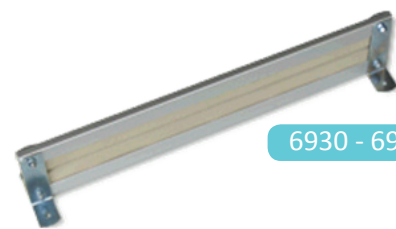

HANDLES AND RACKS

CLEANING CLOTH HOLDER

Product number 2004

Fits in with two bladed squeegees and swivel squeegees

COLOR CODED CAPS

Product number 3001

Fits in with handle adapters

RACK

Product number

6930	width 30 cm
6945	width 45 cm
6990	width 90 cm

CLOTHS

Product number

9144	dust cloth 40x40 cm
9148	microfiber cloth 40x40 cm
9157	floor cloth, terry cloth 50x70 cm other colors available
9158	floor cloth 50x70 cm
9159	floor cloth 50x100 cm
9280	fibre cloth 50x70 cm

HANDLES

Color coded caps available to aluminium pole

Product number

6135	aluminium handle 35 cm with conical plug
6150	aluminium handle 50 cm with conical plug
6170	aluminium handle 70 cm with conical plug
6100	aluminium handle 150 cm with conical plug
6200	aluminium handle 150 cm kierteellä
6300	aluminium handle 150 cm
6400	wooden handle 140 cm
6500	varnished wood 150 cm
6600	adjustable handle 100-180 cm